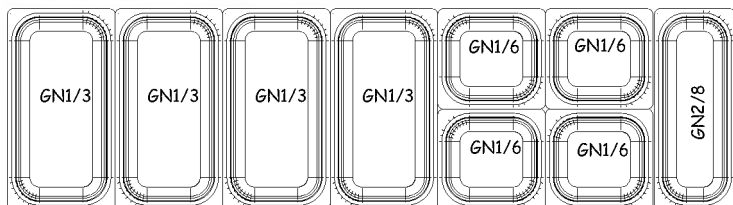

PREP TOP - PAN COOLERS GASTRONORM GN 1/1

Pan arrangements

COMPOSITIONS

PRCTCS4-220

PRCTCS8-220

PGA166

PGA223

ALTRE CARATTERISTICHE - OTHER FEATURES -