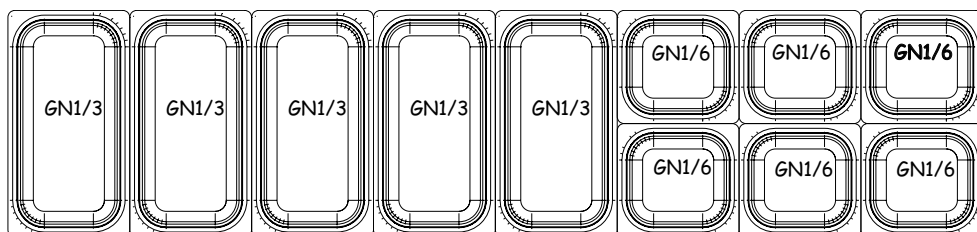

PREPTOP - PAN COOLERS GASTRONORM GN 1/1

PGA180

Modello Model Modell Modelo Model Модель	 Description	 Dimensions (mm)	 Price
GN-1115	BACINELLA INOX GN 1/1 INOX PAN GN 1/1	325x530xH150	€ 70,00
GN-1215	BACINELLA INOX GN 1/2 INOX PAN GN 1/2	325x265xH150	€ 45,00
GN-2815	BACINELLA INOX GN 2/8 INOX PAN GN 2/8	325x132xH150	€ 31,00
GN-1315	BACINELLA INOX GN1/3 INOX PAN GN1/3	325x176xH150	€ 35,00
GN-1615	BACINELLA INOX GN1/6 INOX PAN GN1/6	162x176xH150	€ 30,00
GNC-13	COPERCHIO INOX BACINELLA GN 1/3 COVER INOX PAN GN 1/3		€ 16,00
GNC-16	COPERCHIO INOX BACINELLA GN 1/6 COVER INOX FOR GN 1/6 PAN		€ 14,00
GNC-28	COPERCHIO INOX BACINELLA GN 2/8 COVER INOX FOR GN 2/8 PAN		€ 12,00
GNC-11	COPERCHIO INOX PER BACINELLA GN 1/1 COVER INOX FOR GN 1/1 PAN		€ 34,00
GNC-12	COPERCHIO INOX PER BACINELLA GN 1/2 COVER INOX FOR GN 1/2 PAN		€ 25,00