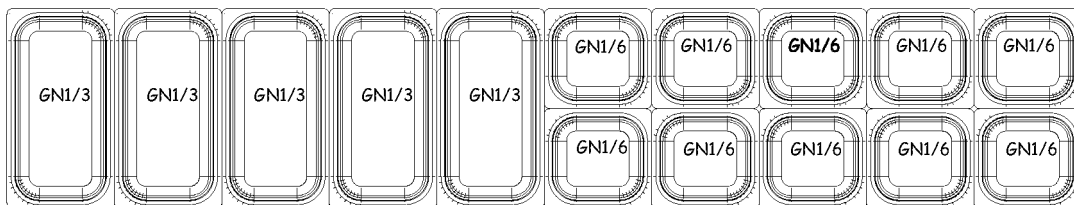

PREP TOP - PAN COOLERS GASTRONORM GN 1/1

Pan arrangements

COMPOSITIONS

PRCTCS4-220

PRCTCS8-220

PGA166

PGA223

ALTRE CARATTERISTICHE - OTHER FEATURES -