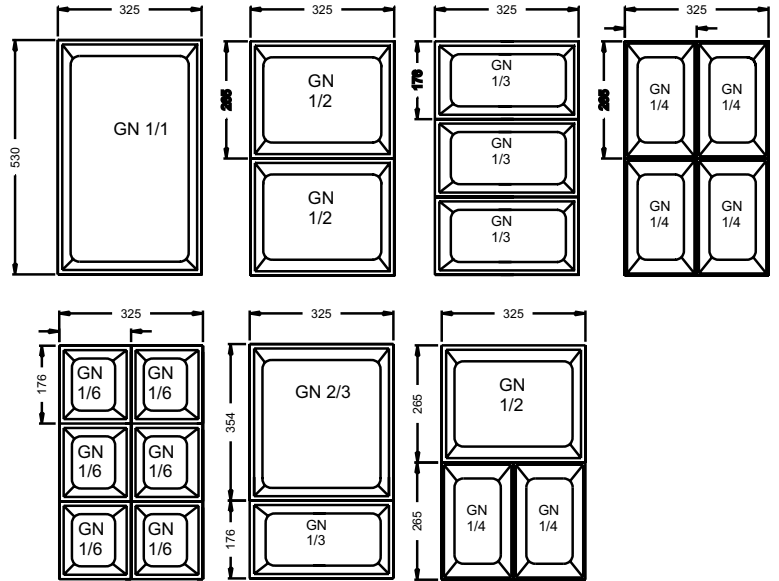

PREPTOP - PAN COOLERS GASTRONORM GN 1/1

PGA140