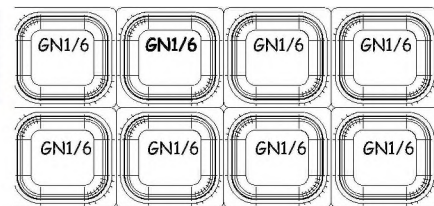

PREP TOP - PAN COOLERS GASTRONORM GN 1/1

Pan arrangements

COMPOSITIONS

PRCTCS4-220

PRCTCS8-220

PGA166

PGA223

ALTRE CARATTERISTICHE - OTHER FEATURES -