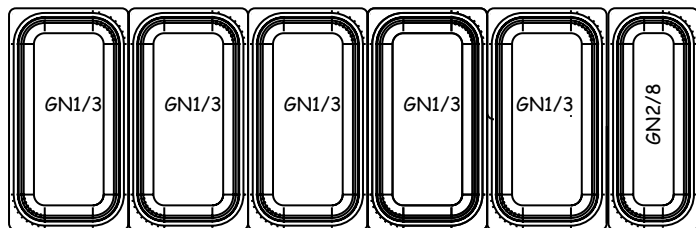

PREPTOP - PAN COOLERS GASTRONORM GN 1/1

PGA140